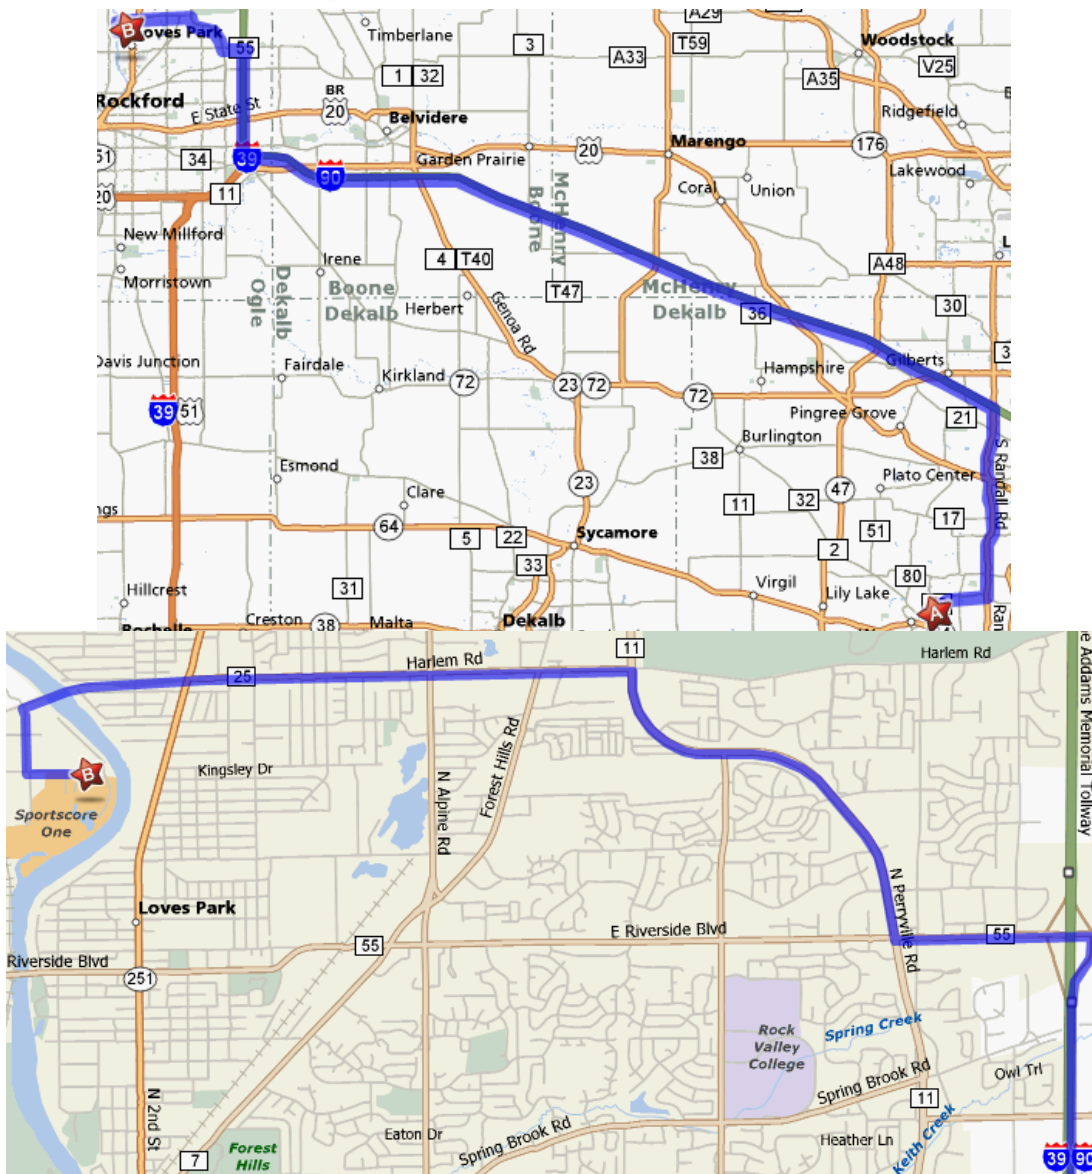

## Directions (To Sportscore 1)

1 Hour 17 Minutes - 60 Miles

-  5: Merge onto I-90 WJANE ADDAMS MEMORIAL TOLLWAY via the ramp on the LEFT toward ROCKFORD (Portions toll). 39.3 mi

---

-  6: Take the E. RIVERSIDE BLVD. exit toward LOVES PARK. 0.4 mi

---

-  7: Take the ramp toward LOVES PARK/MACHESNEY PARK/ROCKFORD. 0.0 mi

---

-  8: Turn LEFT onto CR-55/E RIVERSIDE BLVD. 1.0 mi

---

-  9: Turn RIGHT onto N PERRYVILLE RD/CR-11 N. 2.3 mi

---

-  10: Turn LEFT onto CR-25 S/HARLEM RD. Continue to follow HARLEM RD. 2.7 mi

---

-  11: Stay STRAIGHT to go onto CR-25/BAUER PKWY (Portions toll). 0.5 mi

---

-  12: Turn LEFT onto NORTHROCK DR. 0.4 mi

---

-  13: Turn LEFT onto ELMWOOD RD. 0.3 mi

---

-  14: End at 1288 Elmwood Rd Rockford, IL 61103

### Schedule (Bracket)